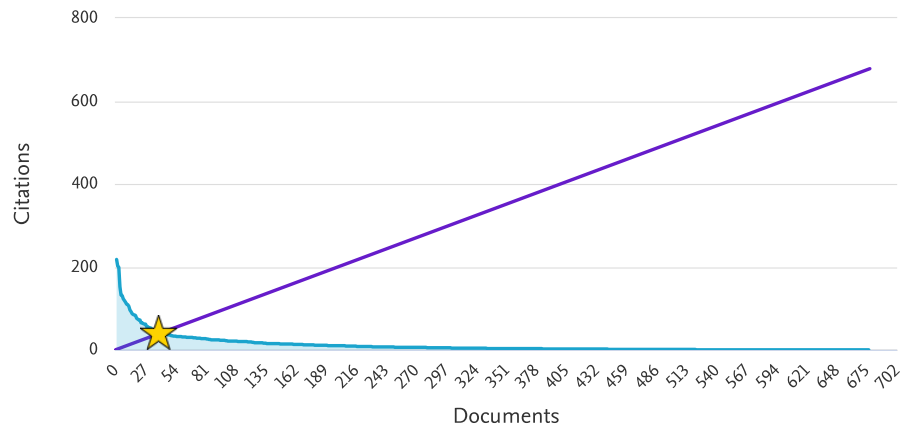

h-graph for set of Documents" data-sr-only="" pageBackLinkText=""

[Back to citation overview](#)

[Export](#) [Print](#) [Email](#)

677 cited documents

Documents ↑	Citations ↓
1	218
2	202
3	199
4	152
5	132
6	131
7	123
8	119
9	115
10	110

These documents *h*-index

Of the documents considered for the *h*-index, 40 have been cited at least 40 times

About Scopus

[What is Scopus](#)

[Content coverage](#)

[Scopus blog](#)

[Scopus API](#)

[Privacy matters](#)