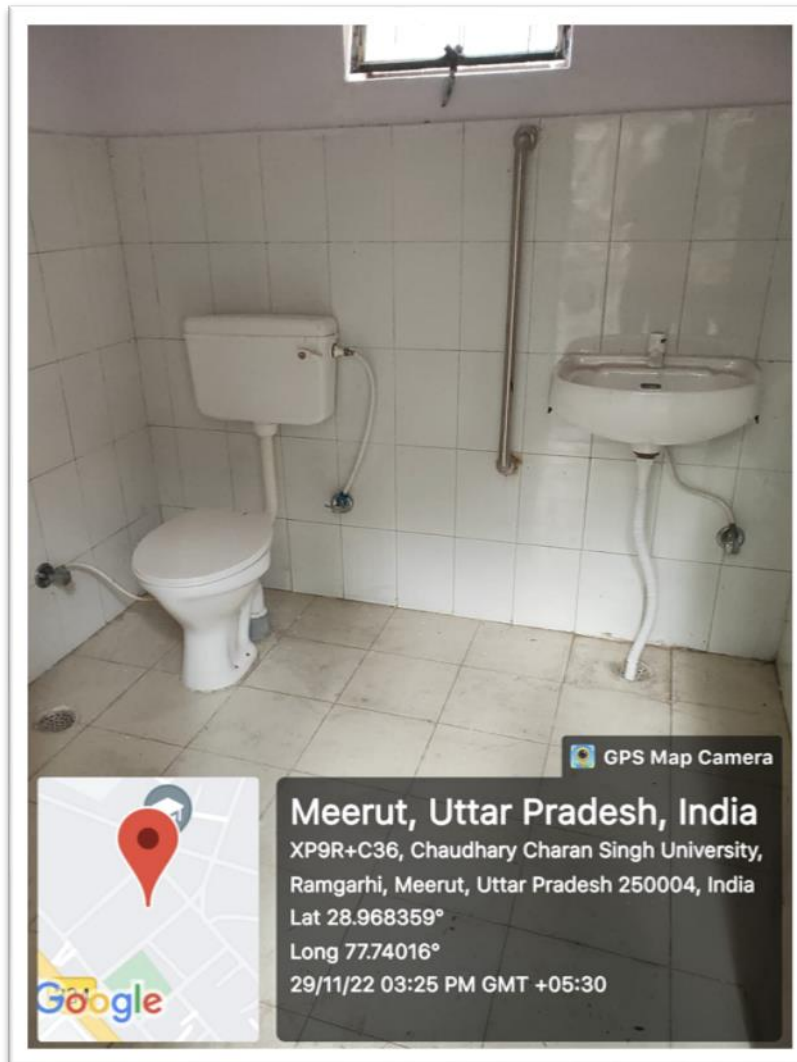

Disabled - Friendly Washroom in Library

Disabled - Friendly Washroom in Dept. of Hindi

Meerut, Uttar Pradesh, India

Toilets near Sports, Chaudhary Charan Singh University,
Meerut, Uttar Pradesh 250004, India

Lat 28.945872°

Long 77.738531°

27/10/21 10:52 AM

GPS Map Camera

Disabled - Friendly Washroom Near Tapowan

A handwritten signature in blue ink.

Registrar
Ch. Charan Singh University
Meerut

DIVYANGJAN FRIENDLY WASHROOMS